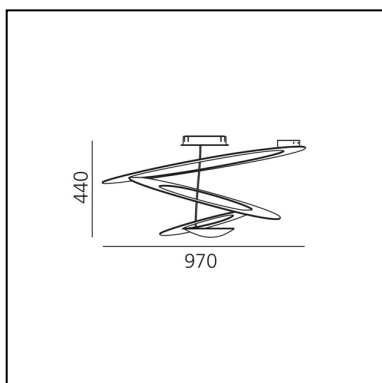

Pirce Ceiling - White

Giuseppe Maurizio Scutellà

IP20    Dimmerable:  +  -

LUMINAIRE

- Watt: **330W**
- Voltage: **220V-240V**
- Delivered lumens output: **4087lm**
- CCT: **3000K**
- Efficiency: **71%**
- Efficacy: **12.38lm/W**
- CRI: **100**

PRODUCT CODE: 1242010A

FEATURES

- Article Code: **1242010A**
- Colour: **White**
- Installation: **Ceiling**
- Material: **Aluminum**
- Series: **Design Collection**
- Environment: **Indoor**
- Area contract: **Residential**
- Emission: **Indirect**
- design by: **Giuseppe Maurizio Scutellà**

DIMENSIONS

- Width: **cm 97**
- Height: **cm 44**
- Glow Wire Test: **650°**

NOT INCLUDED SOURCES

- Category: **HALO**
- Number: **1**
- Lbs: **R7s**
- Watt: **330W**
- Color temperature (K): **2950K**
- Class: **A**